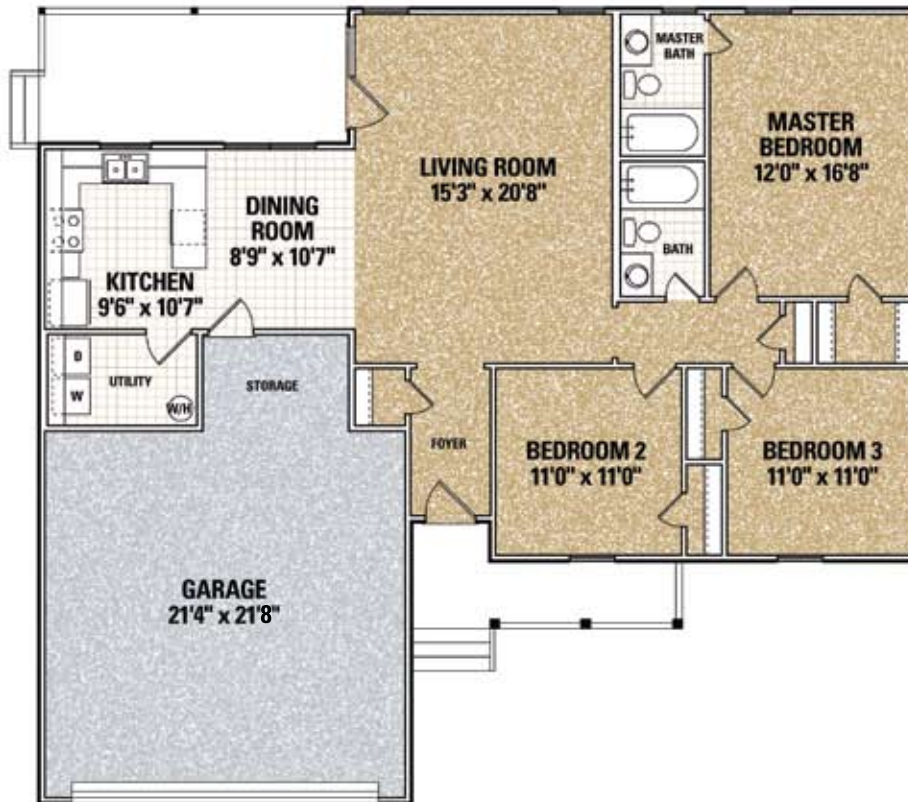

THE AZALEA

(3 BEDROOM / 2 BATH)

1st Floor	1330
Total Living Area.....	1330
<hr/>	
1st Floor	1330
Garage.....	533
Rear Porch	147
Front Porch	75
Total Under Roof.....	2085

©2008 America's Home Place, Inc. Floor plans, dimensions, or any other information shown in this advertisement is subject to change at any time at the sole discretion of the builder. Final plans, colors, and specifications approved by the builder and homeowner constitute a legal contract and take precedence over any material contained in this brochure. Specifications may vary from one America's Home Place location to another. Illustrations are artist's conceptions of homes and do not represent final plans. Illustrations may contain items not included in price. Landscaping, driveways, land and site improvements are not included in price. Colors shown in illustrations may not match actual colors available. Home designs represented on this page are property of America's Home Place and are intended for demonstration purposes only. Any other use is strictly prohibited. FL#CR-C057203