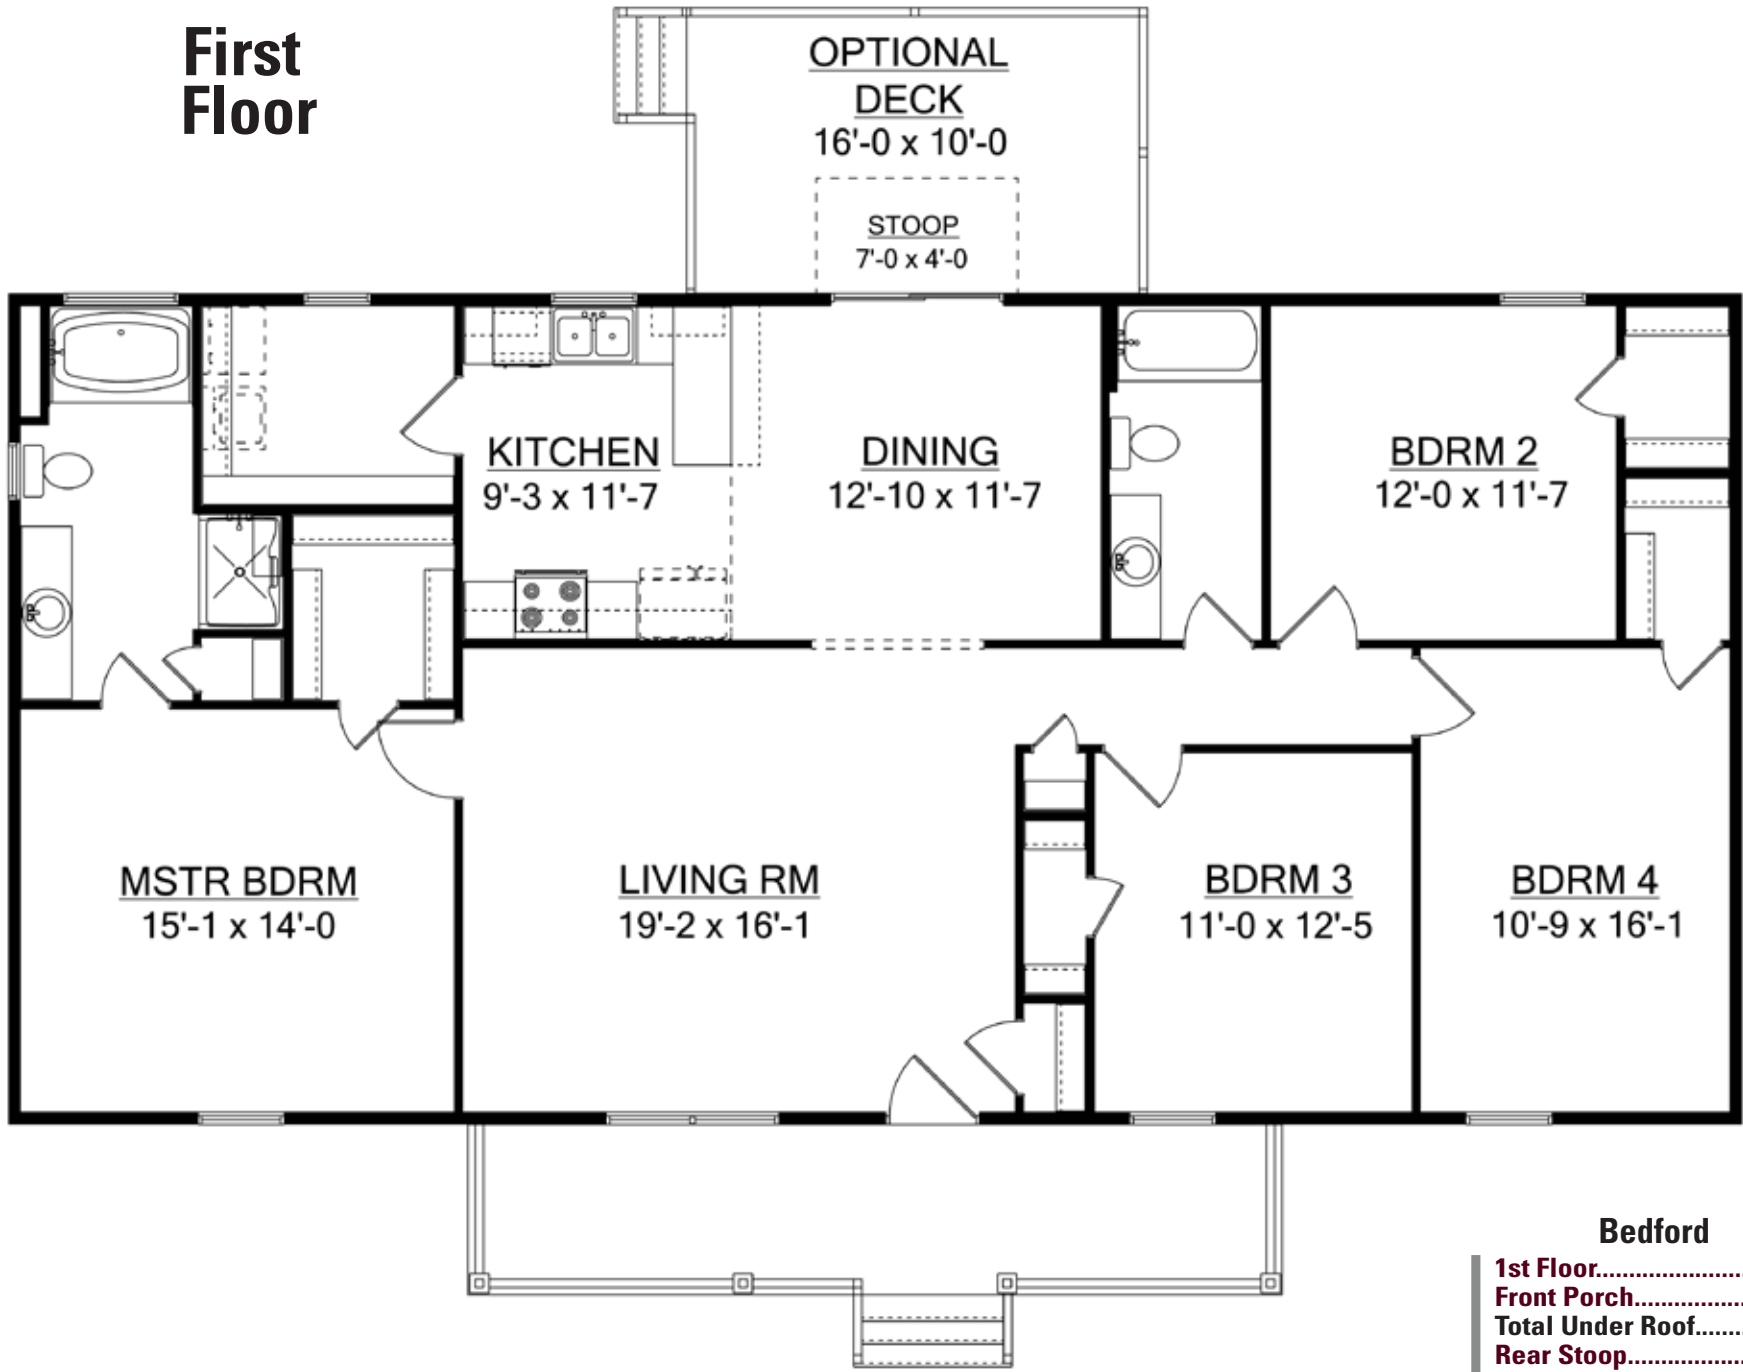

The Bedford

4 Bedroom/2 Bath

1-800-NewHouse

| AmericasHomePlace.com

© 2011 America's Home Place, Inc. Any information shown in this ad is subject to change at anytime. Illustrations show options and upgrades not included in base plan. Specifications vary by location. Home designs represented on this page are property of America's Home Place and are intended for demonstration purposes only. Any unauthorized duplication, copying or reproduction, or any other use, is strictly prohibited. FL #CR-C057203 Revised 12/07/11

First Floor

Bedford

1st Floor.....	1720
Front Porch.....	168
Total Under Roof.....	1888
Rear Stoop.....	28
Optional Deck.....	160

© 2011 America's Home Place, Inc. Any information shown in this ad is subject to change at anytime. Illustrations show options and upgrades not included in base plan. Specifications vary by location. Home designs represented on this page are property of America's Home Place and are intended for demonstration purposes only. Any unauthorized duplication, copying or reproduction, or any other use, is strictly prohibited. FL #CR-C057203 Revised 12/07/11