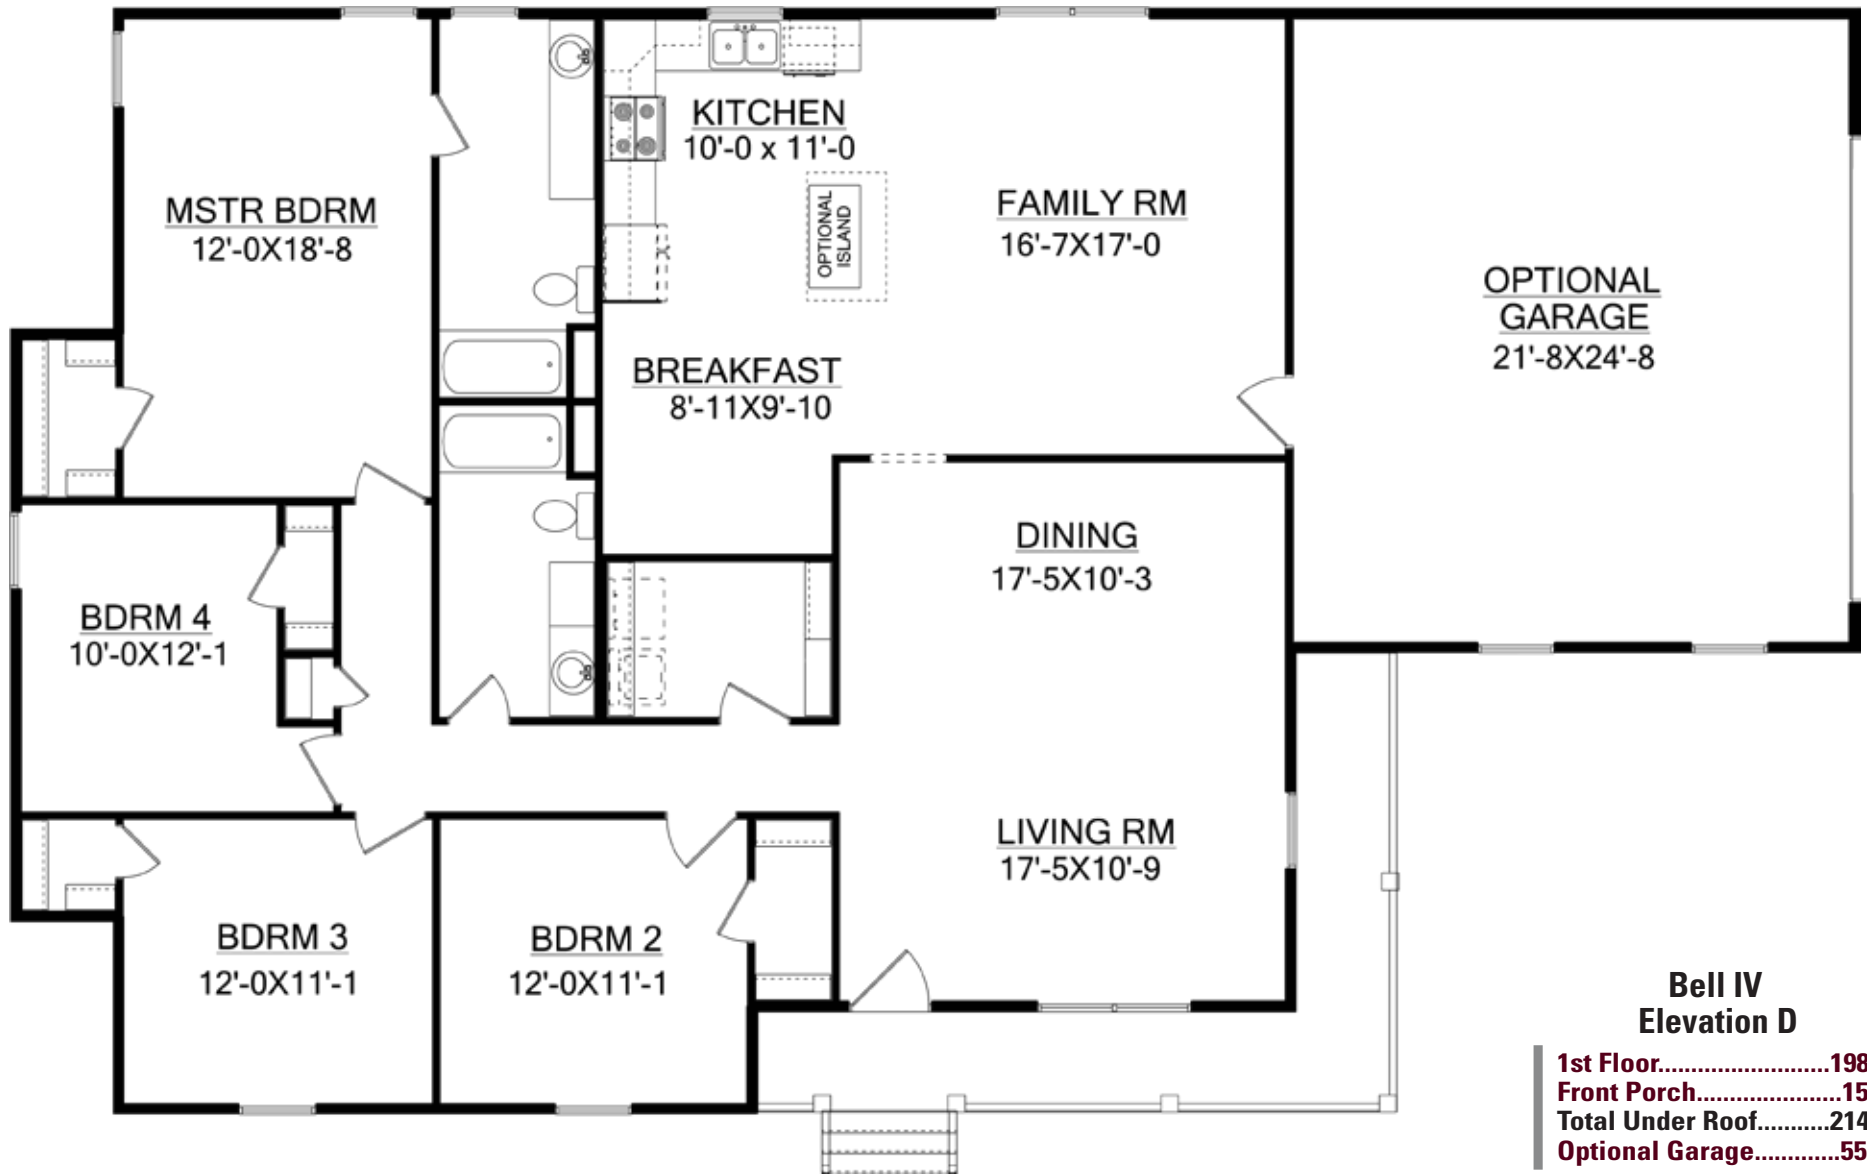

# First Floor

# The Bell IV

Elevation D

4 Bedroom/2 Bath

1-800-NewHouse

| [AmericasHomePlace.com](http://AmericasHomePlace.com)

© 2011 America's Home Place, Inc. Any information shown in this ad is subject to change at anytime. Illustrations show options and upgrades not included in base plan. Specifications vary by location. Home designs represented on this page are property of America's Home Place and are intended for demonstration purposes only. Any unauthorized duplication, copying or reproduction, or any other use, is strictly prohibited. FL #CR-C057203 Revised 05/03/11