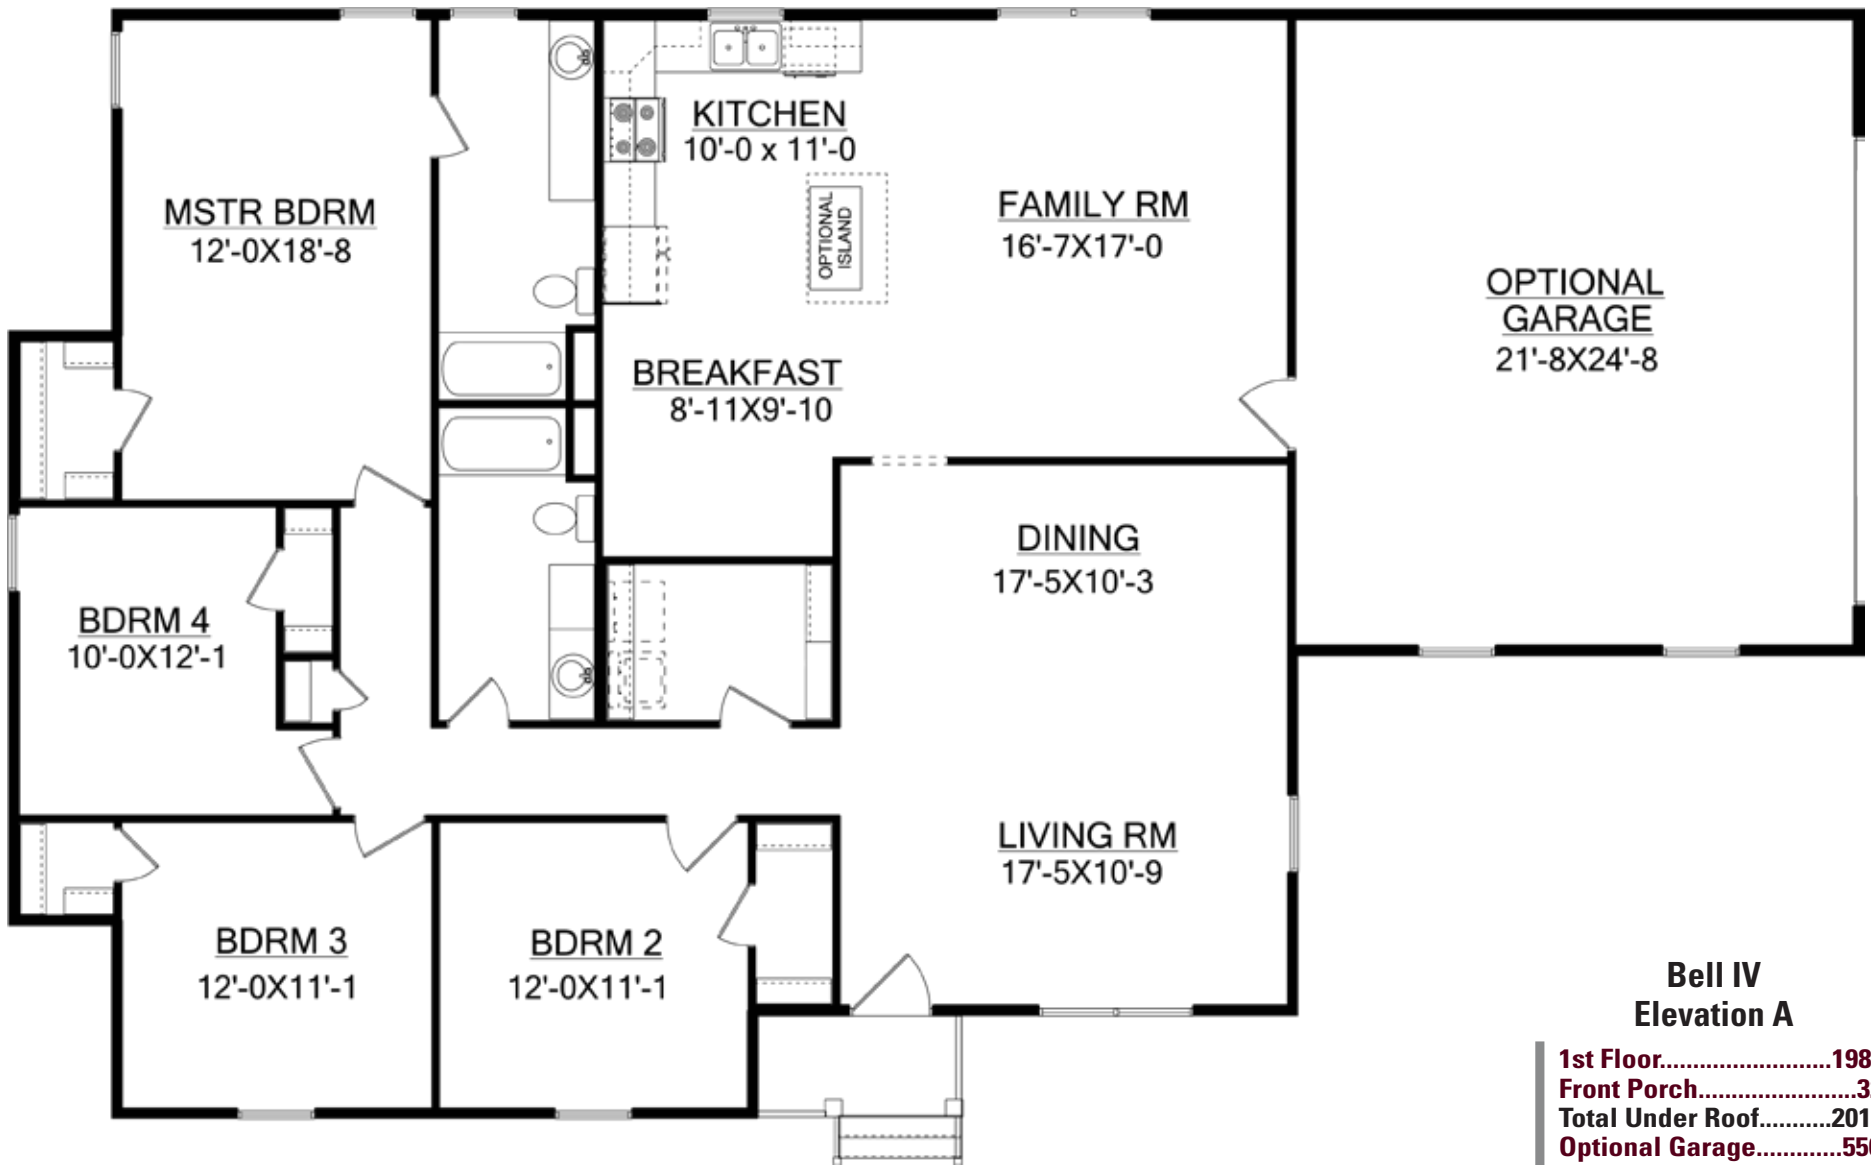

# The Bell IV

Elevation A

4 Bedroom/2 Bath

1-800-NewHouse

| [AmericasHomePlace.com](http://AmericasHomePlace.com)

© 2011 America's Home Place, Inc. Any information shown in this ad is subject to change at anytime. Illustrations show options and upgrades not included in base plan. Specifications vary by location. Home designs represented on this page are property of America's Home Place and are intended for demonstration purposes only. Any unauthorized duplication, copying or reproduction, or any other use, is strictly prohibited. FL #CR-C057203 Revised 05/03/11

# First Floor

## Bell IV Elevation A

1st Floor.....	1986
Front Porch.....	32
Total Under Roof.....	2018
Optional Garage.....	550