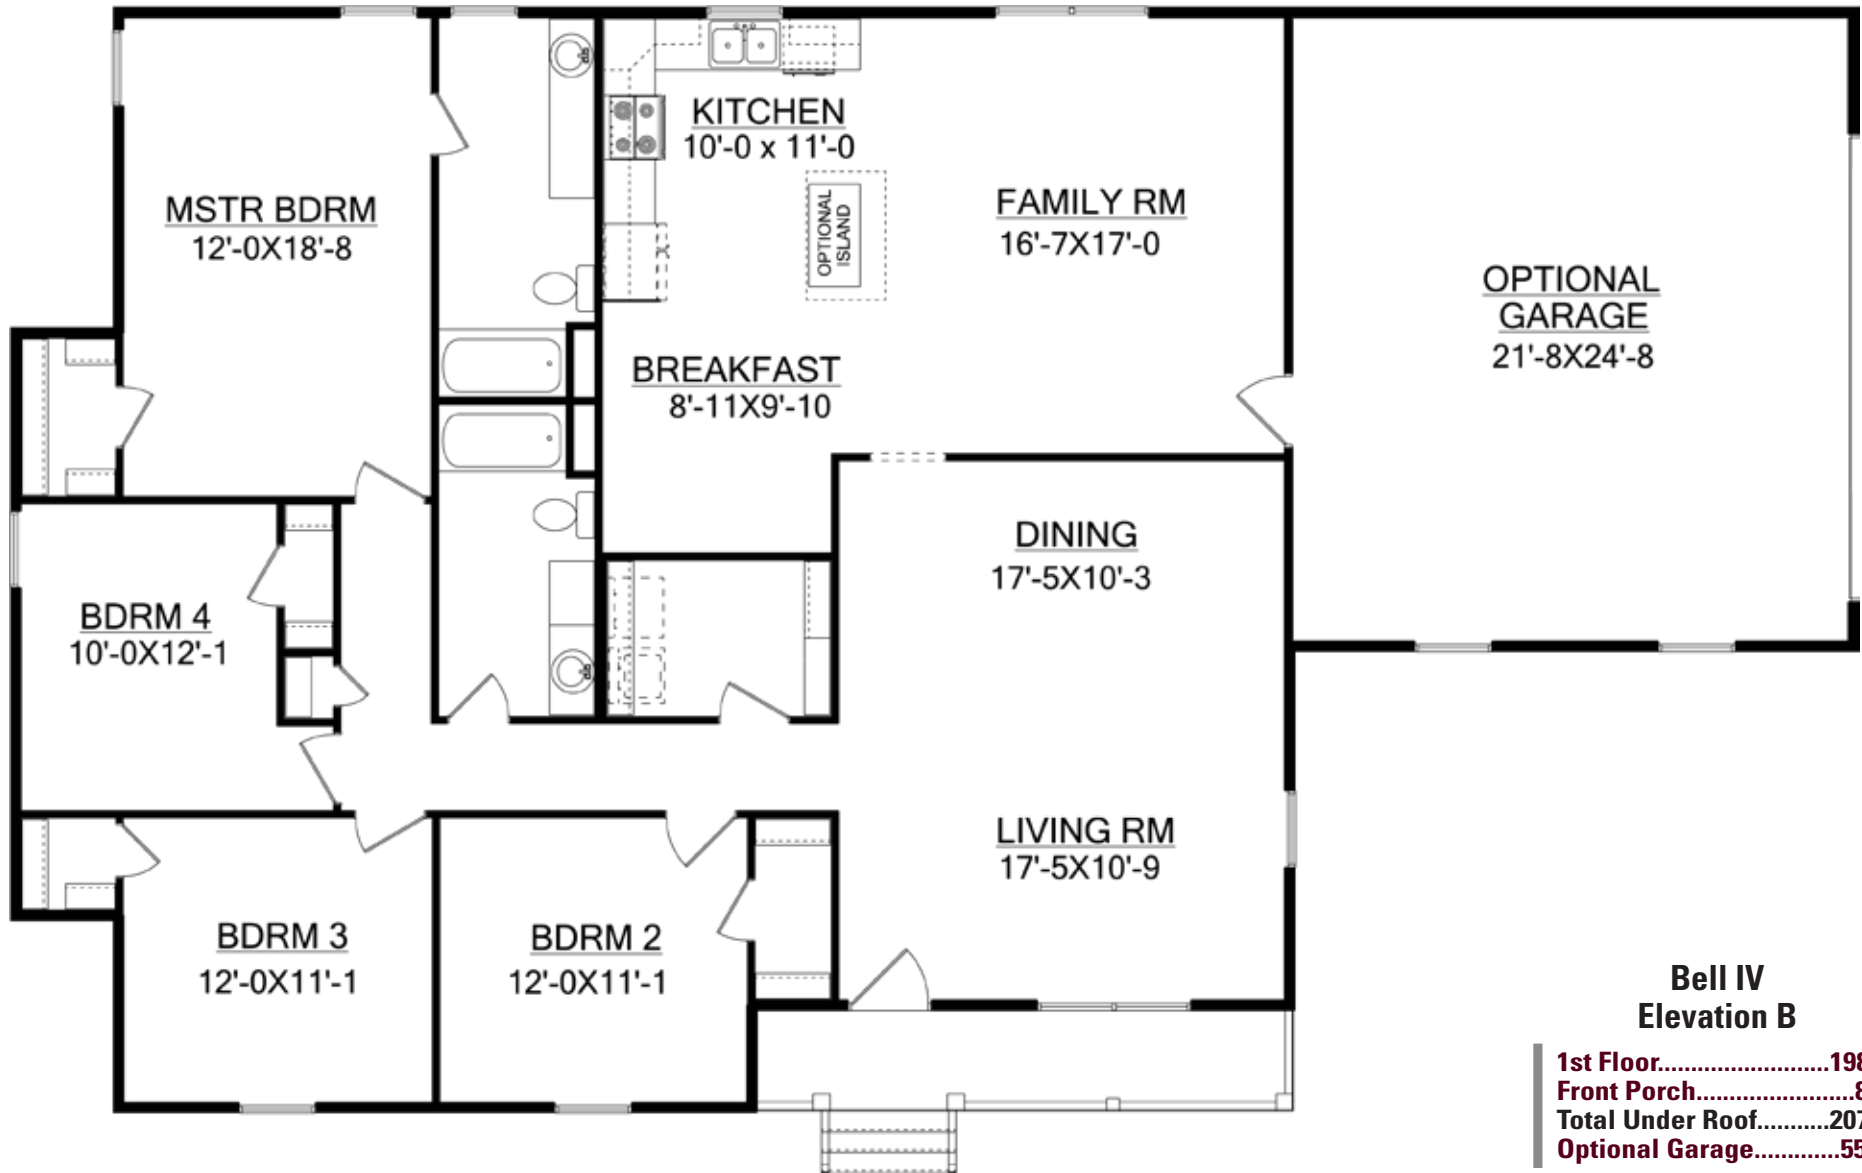

## Bell IV Elevation A

1st Floor.....	1986
Front Porch.....	32
Total Under Roof.....	2018
Optional Garage.....	550

# The Bell IV

Elevation B

4 Bedroom/2 Bath

1-800-NewHouse | [AmericasHomePlace.com](http://AmericasHomePlace.com)

© 2011 America's Home Place, Inc. Any information shown in this ad is subject to change at anytime. Illustrations show options and upgrades not included in base plan. Specifications vary by location. Home designs represented on this page are property of America's Home Place and are intended for demonstration purposes only. Any unauthorized duplication, copying or reproduction, or any other use, is strictly prohibited. FL #CR-C057203 Revised 05/03/11

# First Floor