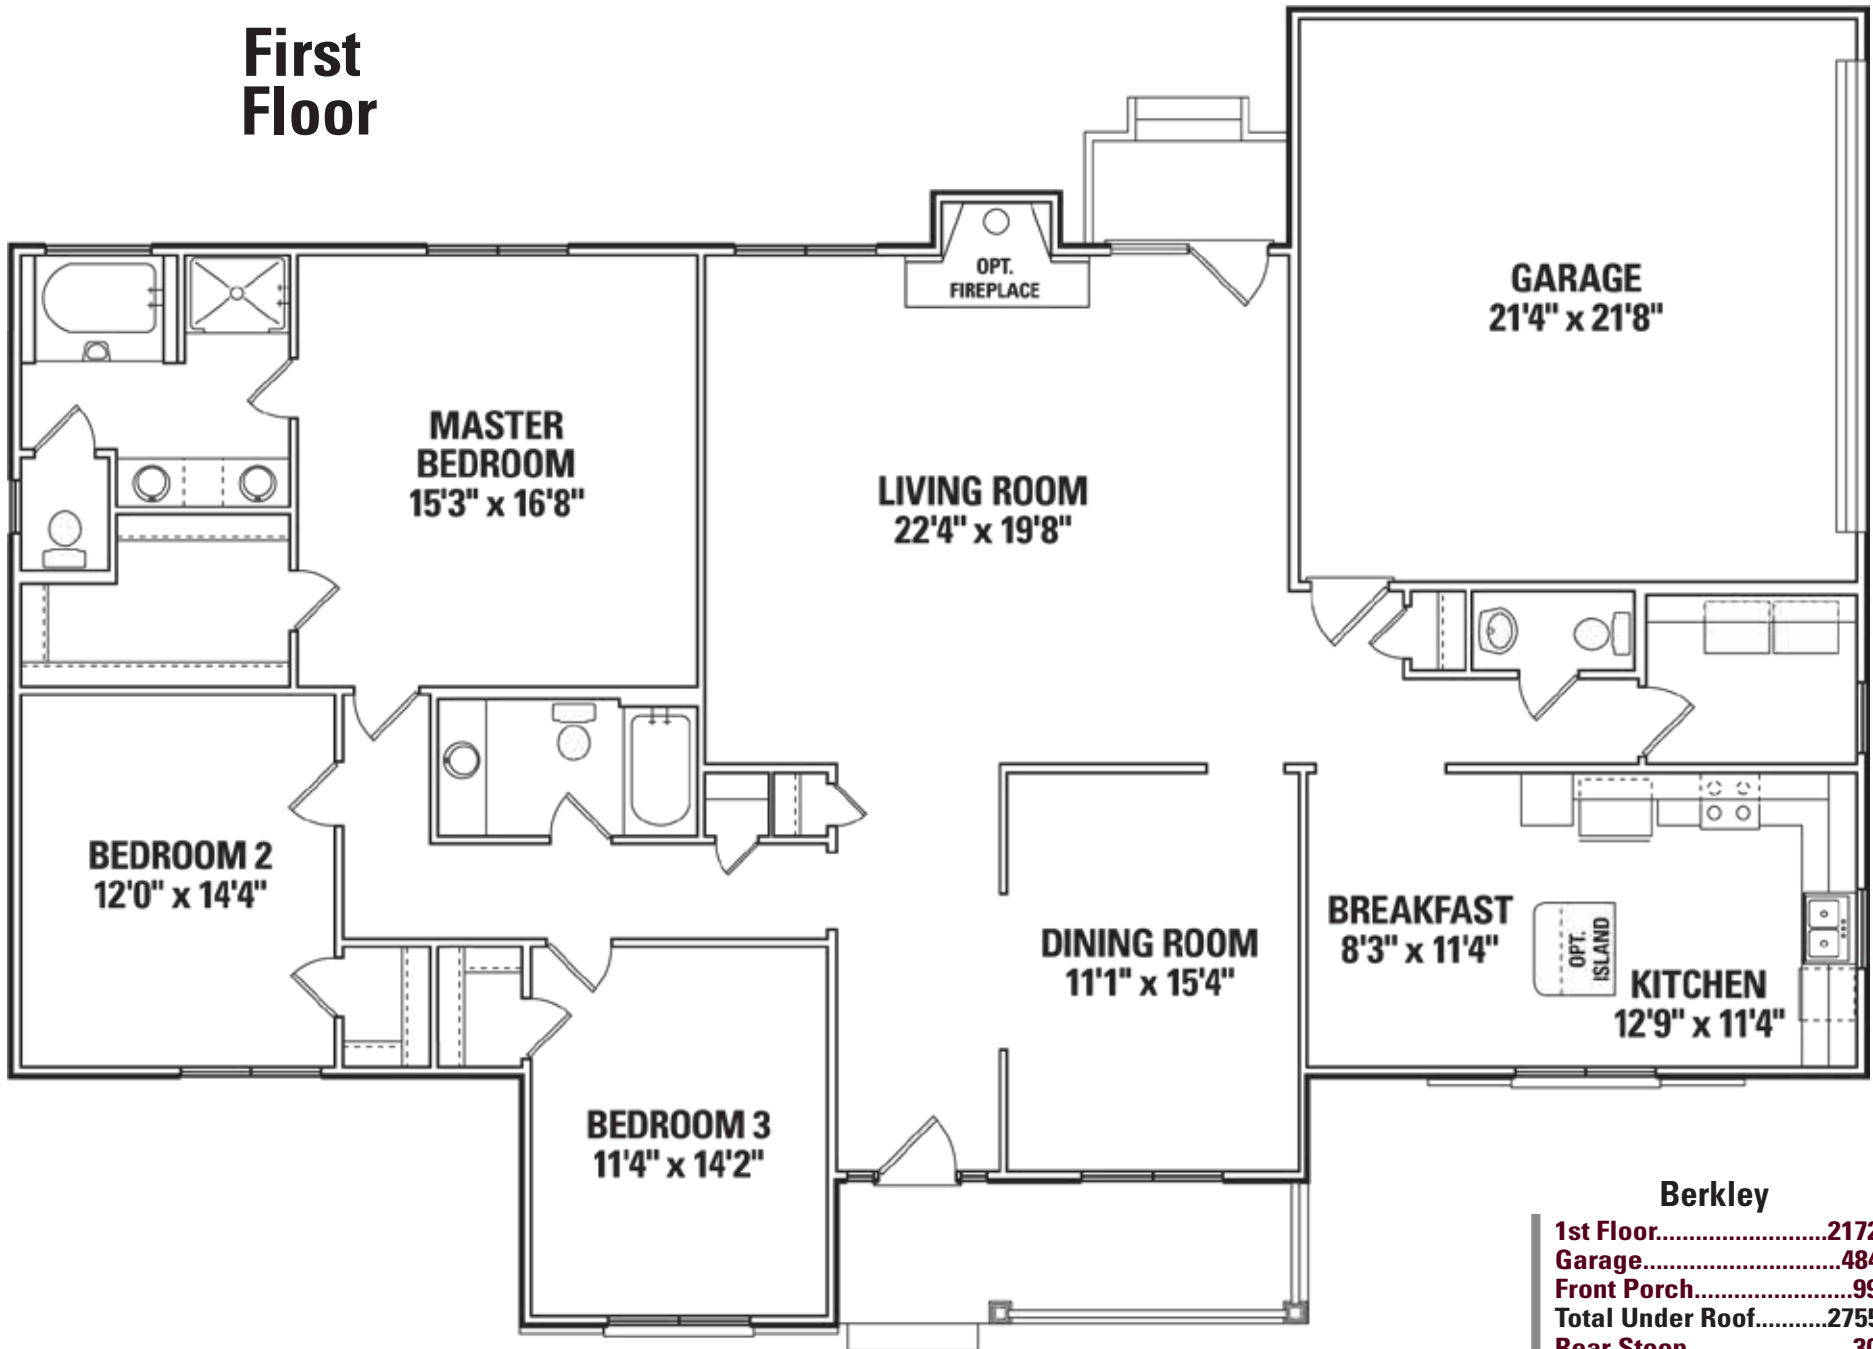

The Berkley

3 Bedroom/2.5 Bath

1-800-NewHouse | AmericasHomePlace.com

© 2011 America's Home Place, Inc. Any information shown in this ad is subject to change at anytime. Illustrations show options and upgrades not included in base plan. Specifications vary by location. Home designs represented on this page are property of America's Home Place and are intended for demonstration purposes only. Any unauthorized duplication, copying or reproduction, or any other use, is strictly prohibited. FL #CR-C057203 Revised 05/03/11

First Floor

Berkley

1st Floor.....	2172
Garage.....	484
Front Porch.....	99
Total Under Roof.....	2755
Rear Stoop.....	30