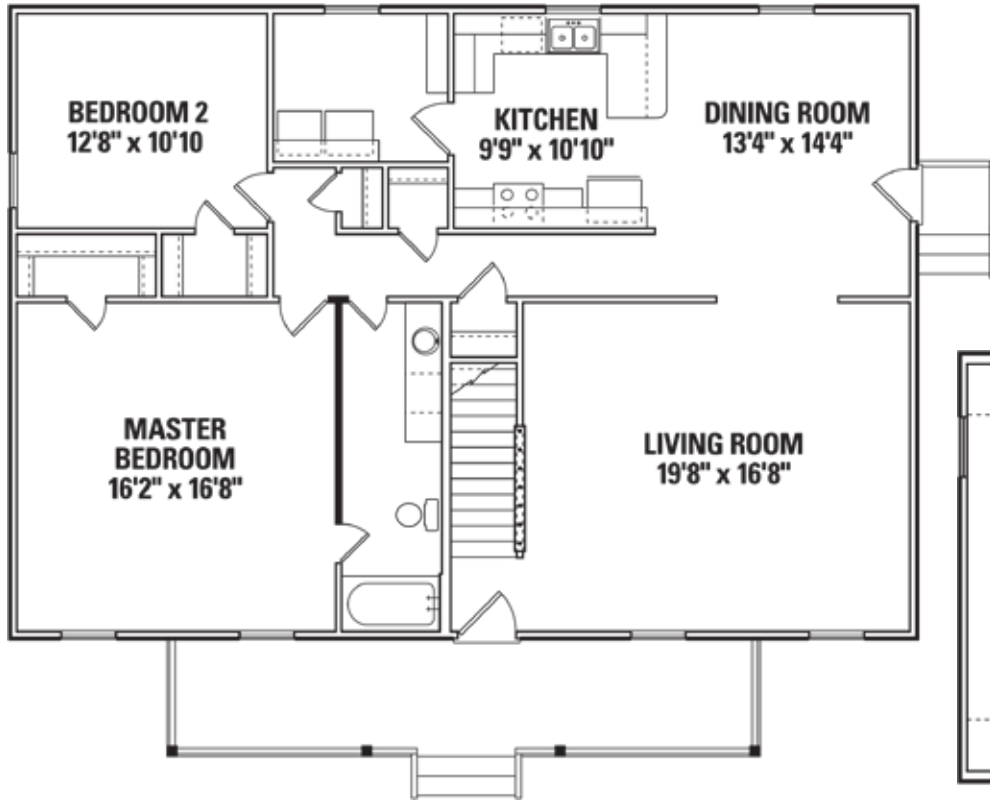

The Chesapeake

4 Bedroom/2 Bath

1-800-NewHouse

| AmericasHomePlace.com

© 2011 America's Home Place, Inc. Any information shown in this ad is subject to change at anytime. Illustrations show options and upgrades not included in base plan. Specifications vary by location. Home designs represented on this page are property of America's Home Place and are intended for demonstration purposes only. Any unauthorized duplication, copying or reproduction, or any other use, is strictly prohibited. FL #CR-C057203 Revised 05/03/11

First Floor

Second Floor

Chesapeake

1st Floor.....	1472
2nd Floor.....	1004
Front Porch.....	180
Side Stoop.....	16
Total Under Roof.....	2672