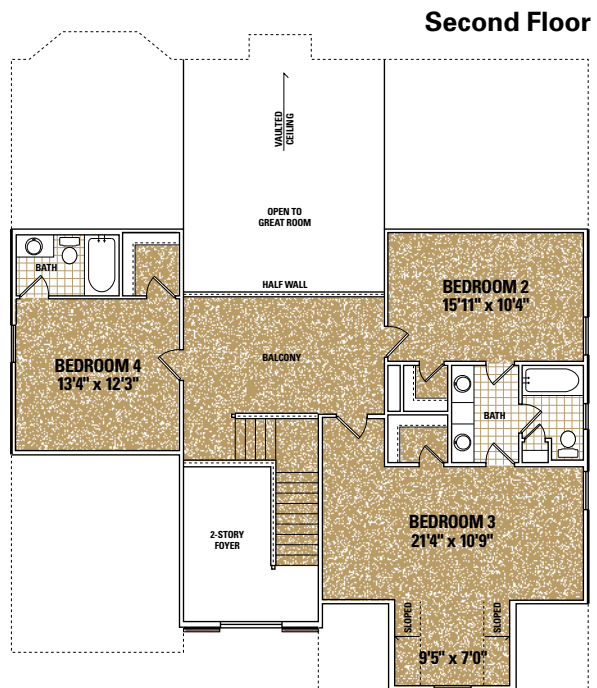

THE KNOTTINGHAM II

(4 BEDROOM / 3½ BATH)

1st Floor1780
 2nd Floor.....1150
Total Living Area..... 2938

1st Floor1845
 2nd Floor.....1271
 Garage.....485
Total Under Roof..... 3573

Optional Rear Deck..... 115
 Rear Stoop..... 16