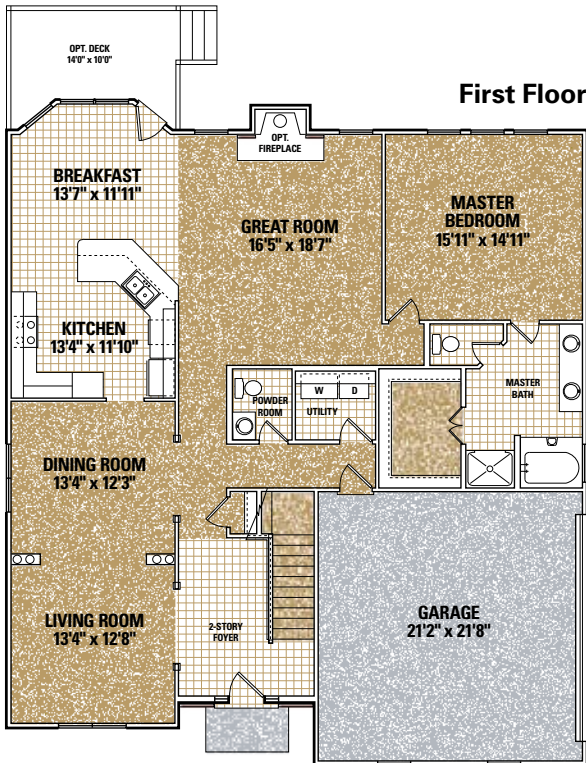

THE KNOTTINGHAM II

(4 BEDROOM / 3½ BATH)

1st Floor1780
 2nd Floor.....1150
Total Living Area..... 2938

1st Floor1845
 2nd Floor.....1271
 Garage.....485
Total Under Roof..... 3573

Optional Rear Deck..... 115
 Rear Stoop..... 16