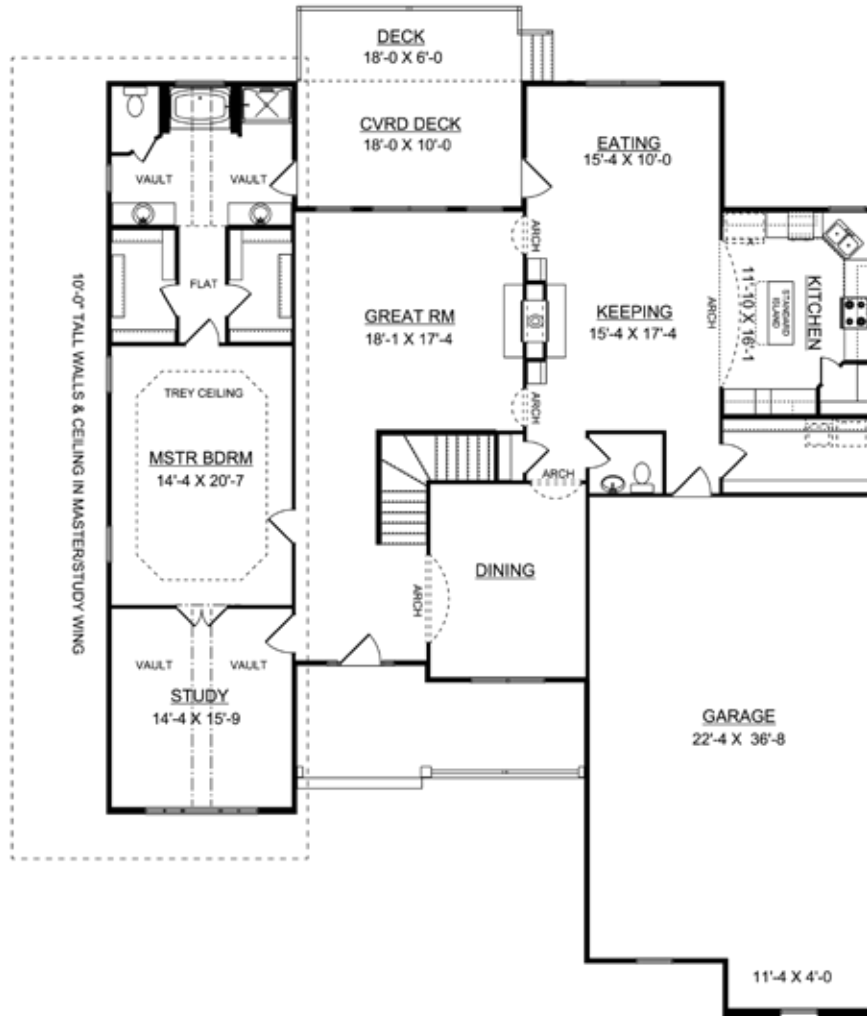

The Lexington

4 Bedroom/4.5 Bath

1-800-NewHouse

AmericasHomePlace.com

© 2011 America's Home Place, Inc. Any information shown in this ad is subject to change at anytime. Illustrations show options and upgrades not included in base plan. Specifications vary by location. Home designs represented on this page are property of America's Home Place and are intended for demonstration purposes only. Any unauthorized duplication, copying or reproduction, or any other use, is strictly prohibited. FL #CR-C057203 Revised 12/13/11

First Floor

Second Floor

Lexington

1st Floor.....	2414
2nd Floor.....	1140
Garage.....	895
Covered Rear Deck.....	180
Front Porch.....	190
Total Under Roof.....	4819
Rear Deck.....	108