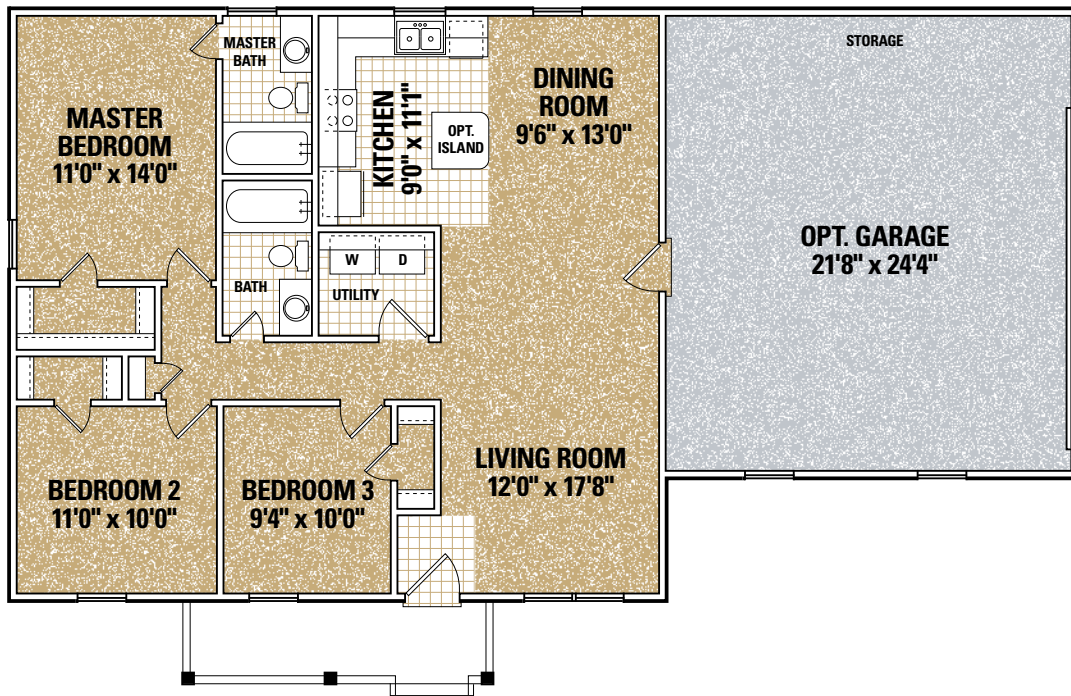

# THE PENNEY (ELEVATION A)

(3 BEDROOM / 2 BATH)

1st Floor .....	1128
<b>Total Living Area.....</b>	<b>1128</b>
<hr/>	
1st Floor .....	1128
Front Porch .....	80
<b>Total Under Roof.....</b>	<b>1208</b>
<hr/>	
Optional Garage .....	550

**Standard 9 ft. Ceilings**

©2008 America's Home Place, Inc. Floor plans, dimensions, or any other information shown in this advertisement is subject to change at any time at the sole discretion of the builder. Final plans, colors, and specifications approved by the builder and homeowner constitute a legal contract and take precedence over any material contained in this brochure. Specifications may vary from one America's Home Place location to another. Illustrations are artist's conceptions of homes and do not represent final plans. Illustrations may contain items not included in price. Landscaping, driveways, land and site improvements are not included in price. Colors shown in illustrations may not match actual colors available. Home designs represented on this page are property of America's Home Place and are intended for demonstration purposes only. Any other use is strictly prohibited. FL#CR-C057203

# THE PENNEY (ELEVATION C)

(3 BEDROOM / 2 BATH)

1st Floor .....	1128
<b>Total Living Area.....</b>	<b>1128</b>
<hr/>	
1st Floor .....	1128
Front Porch .....	80
<b>Total Under Roof.....</b>	<b>1208</b>
<hr/>	
Optional Garage .....	550