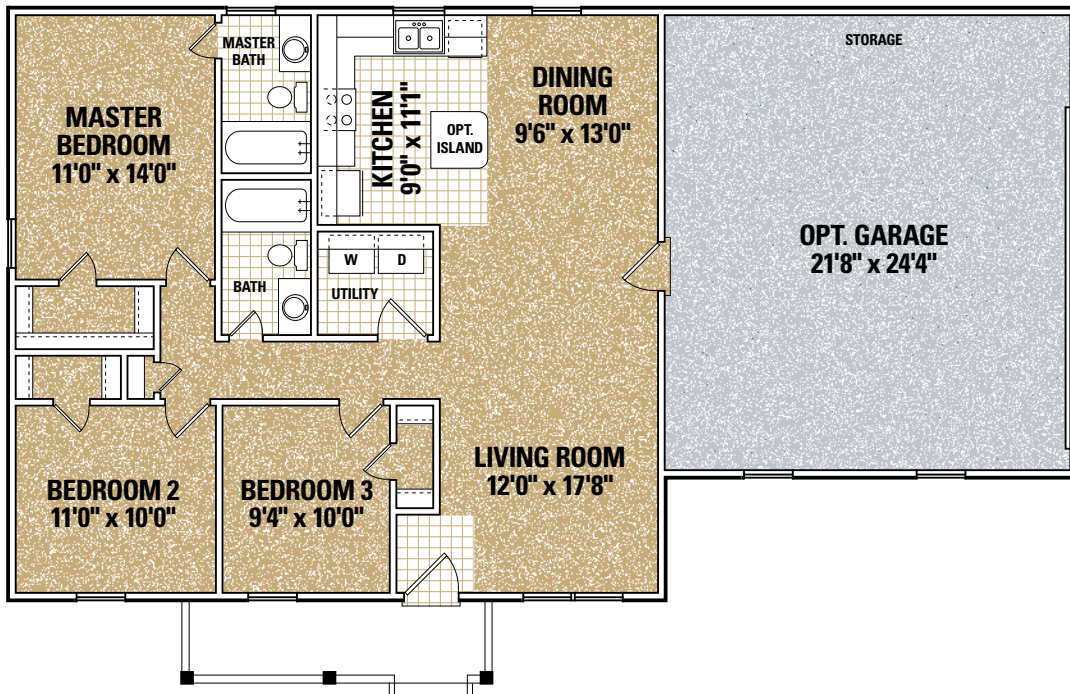

©2008 America's Home Place, Inc. Floor plans, dimensions, or any other information shown in this advertisement is subject to change at any time at the sole discretion of the builder. Final plans, colors, and specifications approved by the builder and homeowner constitute a legal contract and take precedence over any material contained in this brochure. Specifications may vary from one America's Home Place location to another. Illustrations are artist's conceptions of homes and do not represent final plans. Illustrations may contain items not included in price. Landscaping, driveways, land and site improvements are not included in price. Colors shown in illustrations may not match actual colors available. Home designs represented on this page are property of America's Home Place and are intended for demonstration purposes only. Any other use is strictly prohibited. FL#CR-C057203

Call Us Today or Visit Our Website for a
FREE Custom Home Building Consultation

1-800-NewHouse
AmericasHomePlace.com