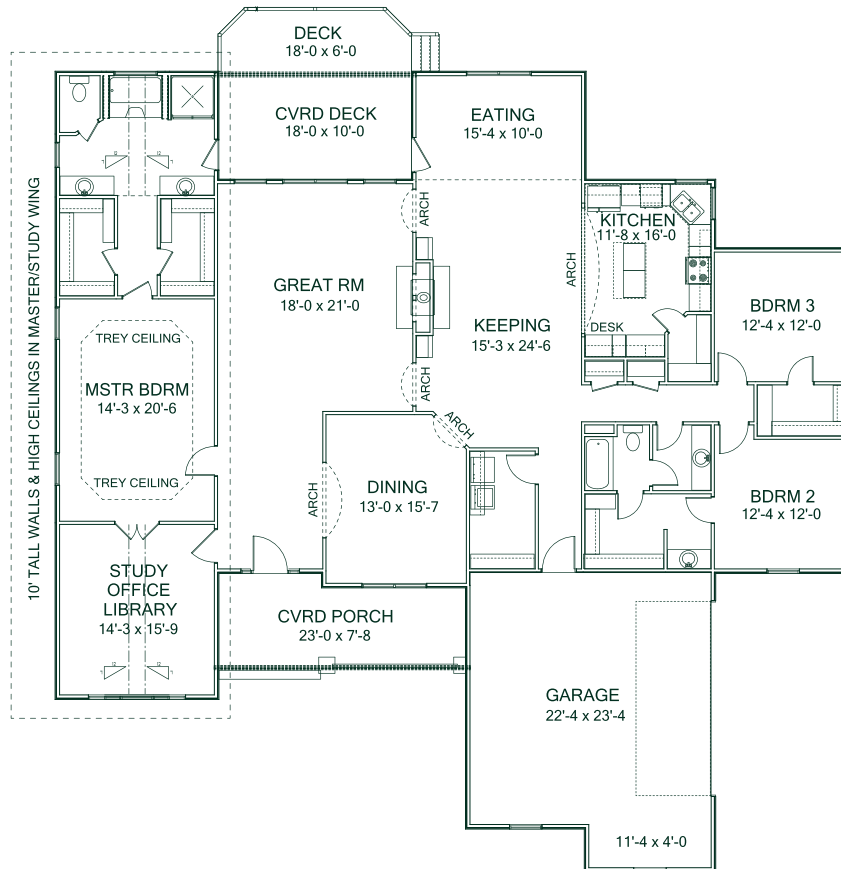

THE PINEHURST

(3 BEDROOM / 2 BATH)

1st Floor 3120
 Total Living Area.....3120

1st Floor 3120
 Garage.....598
 Front Porch186
 Covered Deck 180
 Total Under Roof..... 4084

Deck.....102

©2008 America's Home Place, Inc. Floor plans, dimensions, or any other information shown in this advertisement is subject to change at any time at the sole discretion of the builder. Final plans, colors, and specifications approved by the builder and homeowner constitute a legal contract and take precedence over any material contained in this brochure. Specifications may vary from one America's Home Place location to another. Illustrations are artist's conceptions of homes and do not represent final plans. Illustrations may contain items not included in price. Landscaping, driveways, land and site improvements are not included in price. Colors shown in illustrations may not match actual colors available. Home designs represented on this page are property of America's Home Place and are intended for demonstration purposes only. Any other use is strictly prohibited. FL#CR-C057203