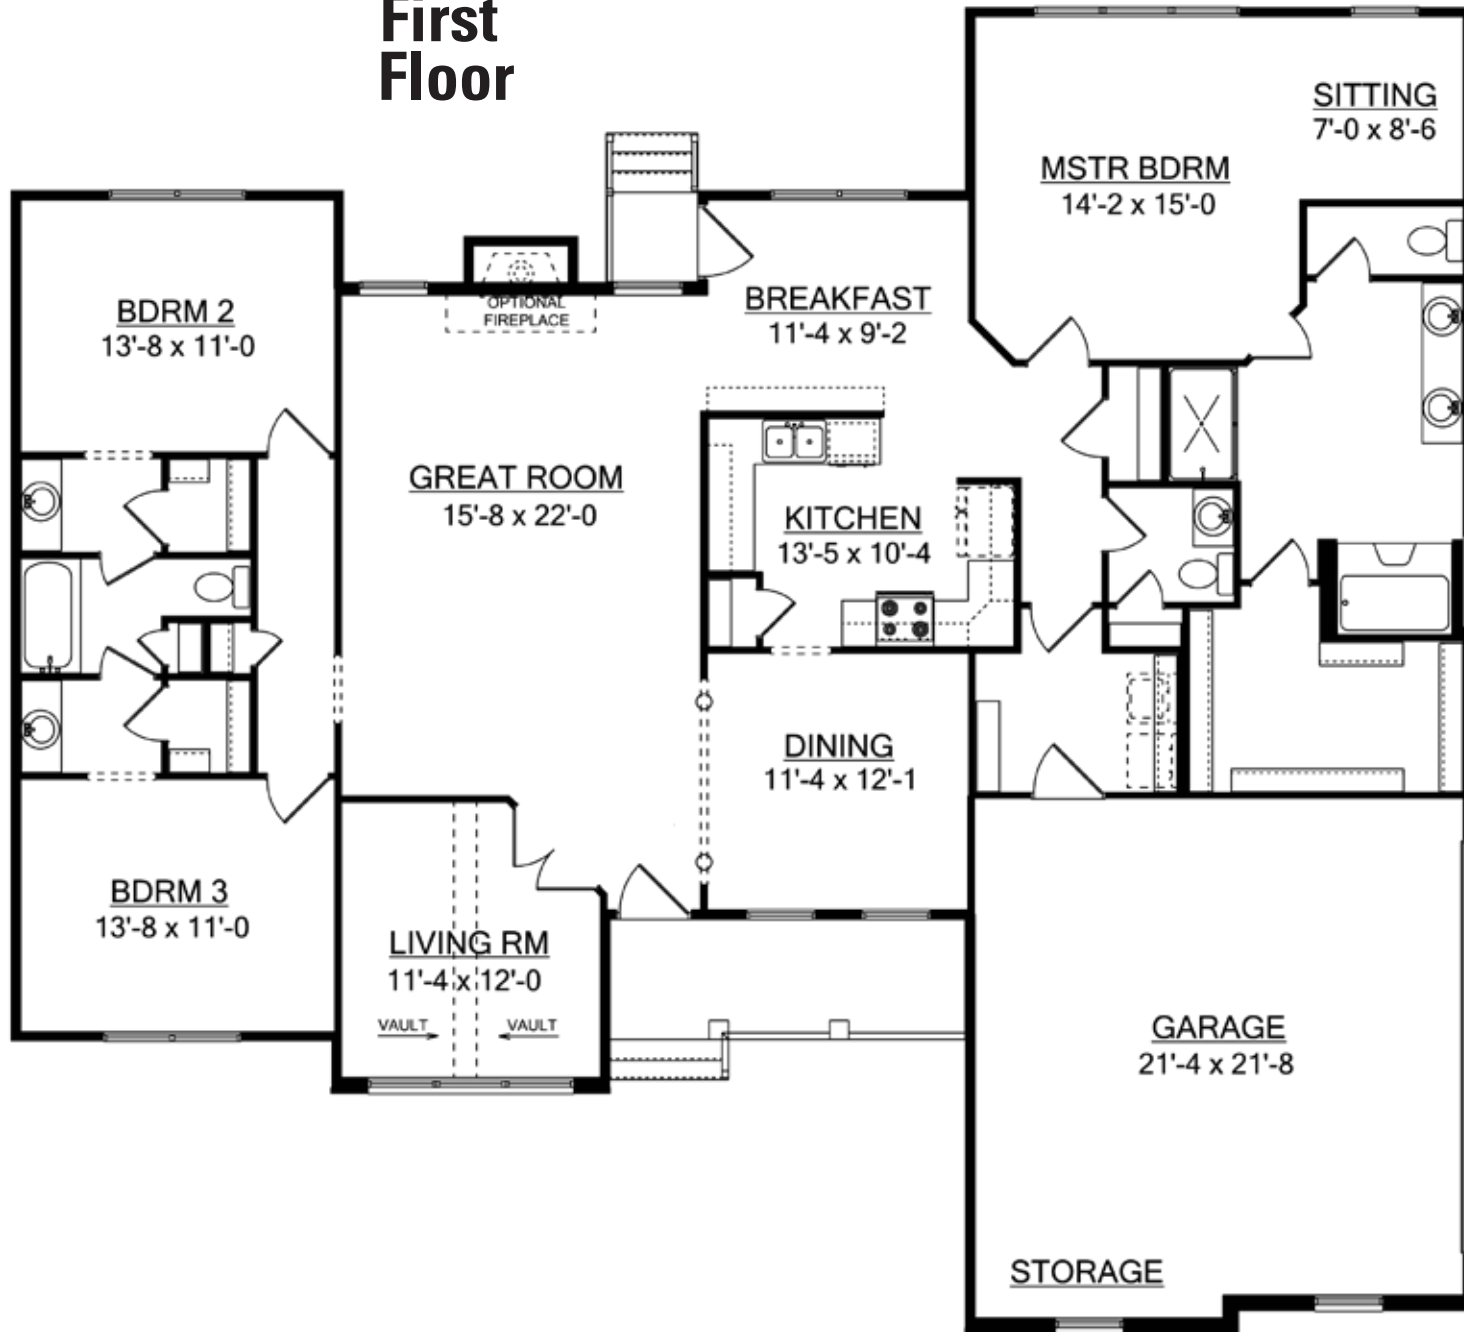

The Waterstone II

3 Bedroom/2.5 Bath

1-800-NewHouse

| AmericasHomePlace.com

© 2011 America's Home Place, Inc. Any information shown in this ad is subject to change at anytime. Illustrations show options and upgrades not included in base plan. Specifications vary by location. Home designs represented on this page are property of America's Home Place and are intended for demonstration purposes only. Any unauthorized duplication, copying or reproduction, or any other use, is strictly prohibited. FL #CR-C057203 Revised 05/03/11

First Floor

Waterstone II

1st Floor.....	2180
Front Porch.....	84
Garage.....	494
Total Under Roof.....	2758
Rear Stoop.....	16